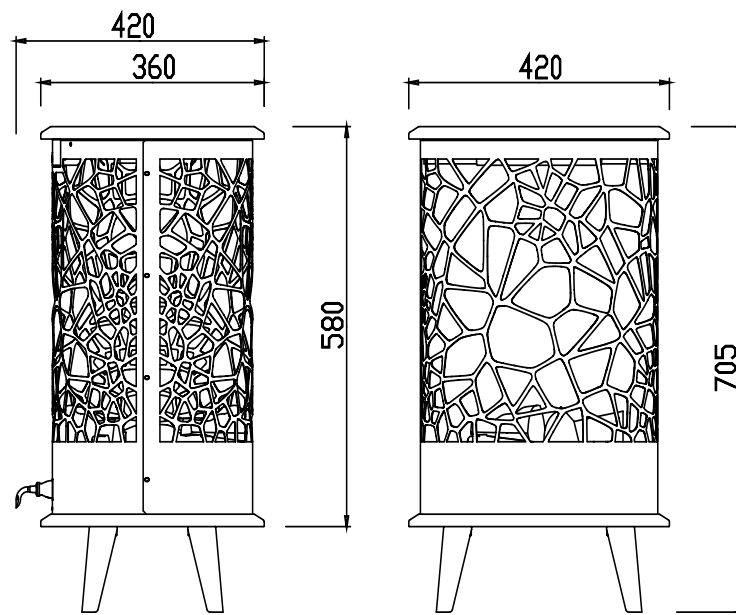

Article number: 206336 | EAN Code: 5011139206336 | Opti-Virtual®

		Opti-V 360
<b>General specifications</b>	Fire system	Opti-Virtual®
	Article number	206336
	EAN code	5011139206336
	Model	Freestanding fireplace
	View of the fire	4 sided (360 degrees)
	Colour	Black
	Decoration / fuel bed	Mirror / log set
<b>Product size</b>	Measurements view of the fire (WxH)	40 x 41 cm
	Outside dimensions WxHxD	42 x 70,5 x 42 cm
<b>Features</b>	Heat output	No
	Thermostat	No
	Remote control	Yes
	Manual controlling directly at the fireplace possible yes / no	No
	Light module	LED screen
	Sound module	No
	Colour effects settings	-
<b>Power consumption</b>	Heat setting 1 in W	-
	Heat setting 2 in W	-
	Flame only operation in W	25W
	Max. consumption	25W
<b>Voltage</b>	Voltage/Electrical frequency	230V/50Hz
<b>Specifications</b>	Product weight in kg	12
	Length of the cord	1,5 m
	Warranty	2 year